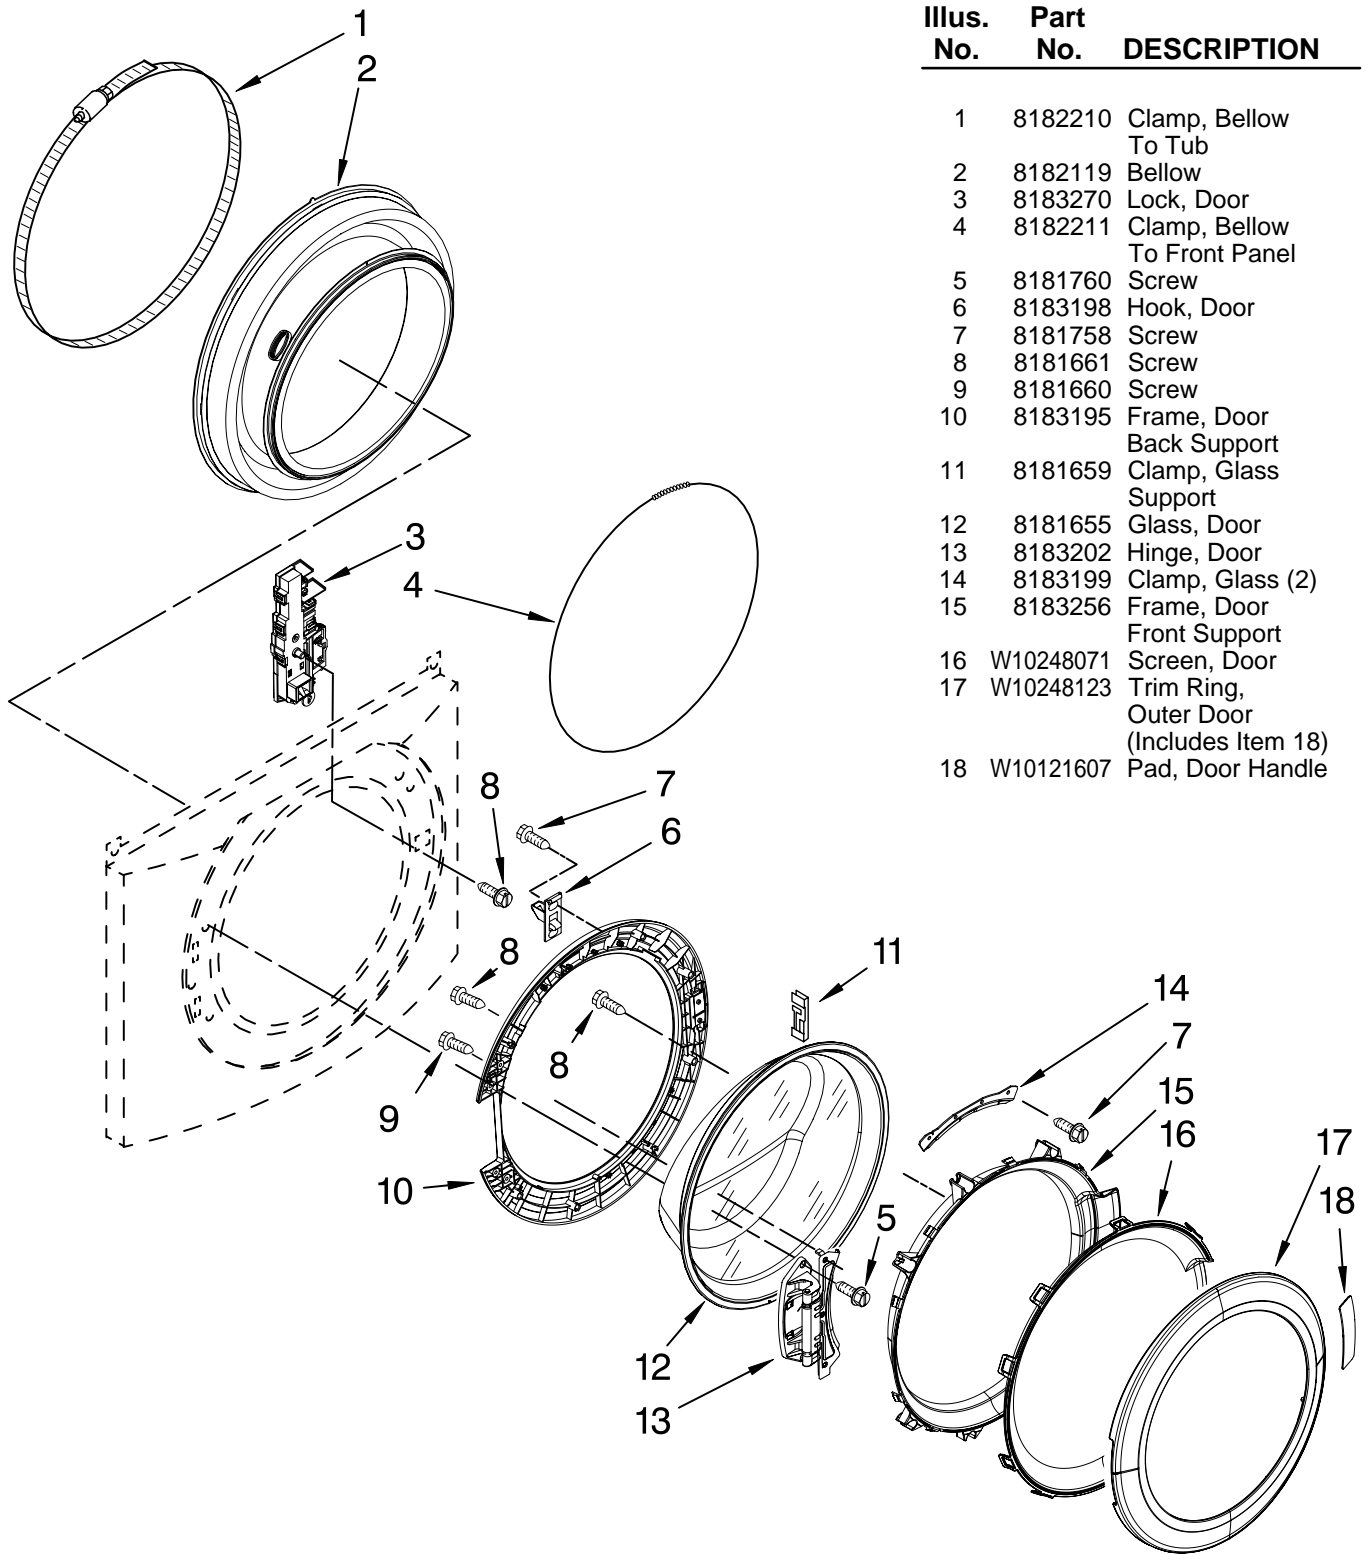

# TOP AND CABINET PARTS

For Model: MHWE300VW12  
(White)

Illus. No.	Part No.	DESCRIPTION
1		Literature Parts
	W10248061	Use & Care Guide
	W10250503	Tech Sheet
	8183017	Quick Start Guide
	W10248060	Energy Guide
2	8181799	Top
3	W10250656	Cabinet
4	W10248114	Panel, Front
5	8181643	Toe Panel
6	W10248115	Ring, Trim
7	8183210	Clip, Trim
8	8183019	Filter, Interference
9	W10157885	Screw, 4.2 x 14
10	8183189	Harness, Wiring (Lower Main) (Includes Items 18, 19 & 23)
11	8181636	Foot, Leveling
12		Bolt, Shipping
	8182797	Upper
	8182798	Lower
13	8182661	Brace, Transport
14	W10242507	Panel, Rear
15	8181635	Pan, Bottom
16	W10250578	Brace, Rear
17	8181756	Screw
18	W10121609	Channel, Harness (Side)
19	W10121610	Channel, Harness (Bottom)
20	W10271610	Switch, Pressure
21	8181739	Hose, Pressure Switch
22	8181763	Bracket, Spring
23	W10189678	Microswitch (2)
24	8181752	Clamp, Hose
25	8181738	Connector, Drain Hose
26	8181737	Hose, Drain (Outer)
27	8181690	Strain Relief
28	8183009	Cord, Power
29	8182702	Clip, Outer Hose Holder
30	8181768	Storage, Hose
31	8182699	Sleeve, Cord Support (2)
32	8182201	Screw, 3 x 8 mm
33	8182700	Cover, Transport
34	8182701	Clip, Outer Hose Holder
35	8181828	Screw
36		Hose, Water Inlet
	8182795	Blue Coupler
	8182792	Red Coupler

# DOOR AND LATCH PARTS

For Model: MHWE300VW12  
(White)

Illus. No.	Part No.	DESCRIPTION
1	8182210	Clamp, Bellow To Tub
2	8182119	Bellow
3	8183270	Lock, Door
4	8182211	Clamp, Bellow To Front Panel
5	8181760	Screw
6	8183198	Hook, Door
7	8181758	Screw
8	8181661	Screw
9	8181660	Screw
10	8183195	Frame, Door Back Support
11	8181659	Clamp, Glass Support
12	8181655	Glass, Door
13	8183202	Hinge, Door
14	8183199	Clamp, Glass (2)
15	8183256	Frame, Door Front Support
16	W10248071	Screen, Door
17	W10248123	Trim Ring, Outer Door (Includes Item 18)
18	W10121607	Pad, Door Handle